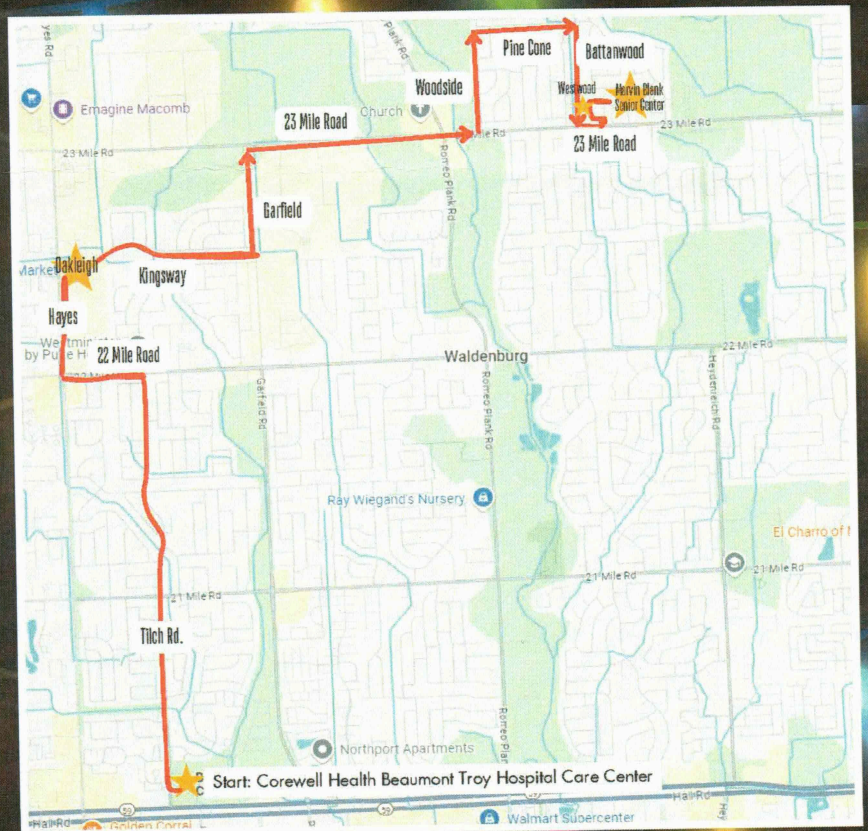

SANTA Cruise

MACOMB
TOWNSHIP
PARKS & RECREATION

DEC. 8 | 5:30 PM

**SCAN HERE TO
JOIN THE PARADE**

PARADE ROUTE